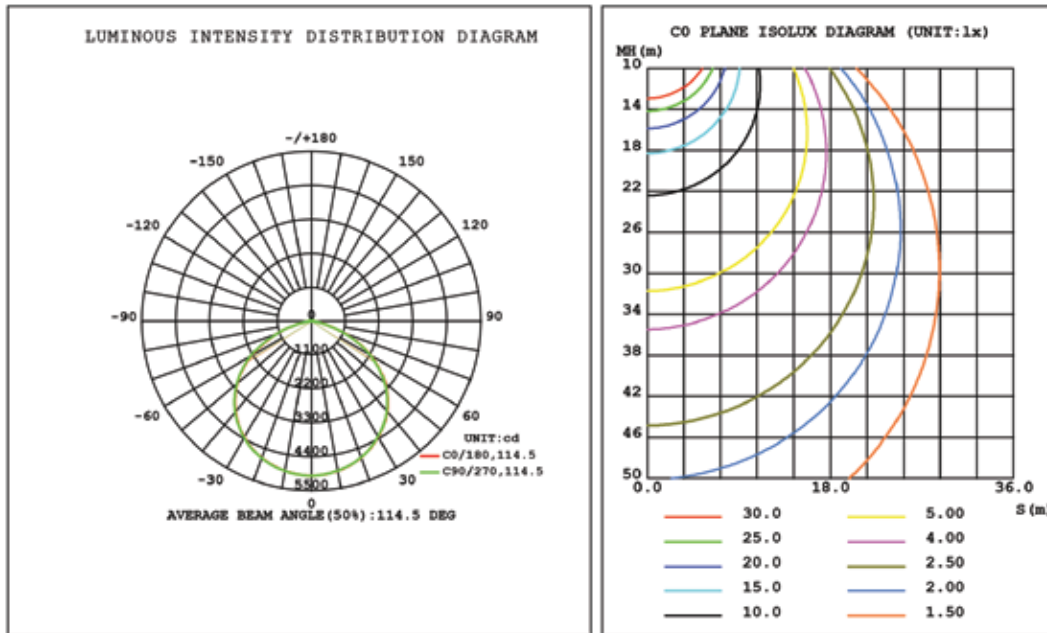

UFO HIGH BAY – WATTAGE AND CCT SELECTABLE – MK SERIES

PHOTOMETRICS

100W