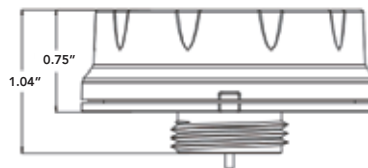

Part Number: ZL-MV-SENSOR-HD07VR-MH

Part Number
Remote Control:
ZL-REMOTE-HD05R
(Sold Separately)

SPECIFICATIONS

Power Supply	10-15VDC, <30mA
Dim Control Output	DIM 0-10V
Mounting Height	12m/39ft Max.
Detection Distance	≥3m/9ft
Operating Temperature	-40°C-60°C
IP Rating	IP65