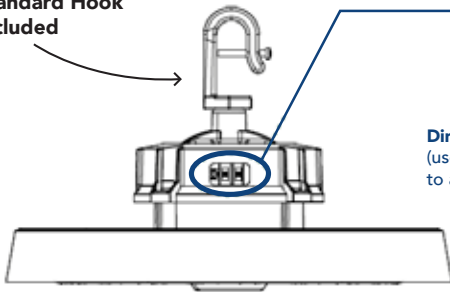

Standard Hook Included

Wattage
(with switch)
• 100W
• 150W
• 240W

Color Temperature
(CCT switch)
• 5000K
• 4000K
• 3500K

Dimming switch
(use screwdriver to adjust)