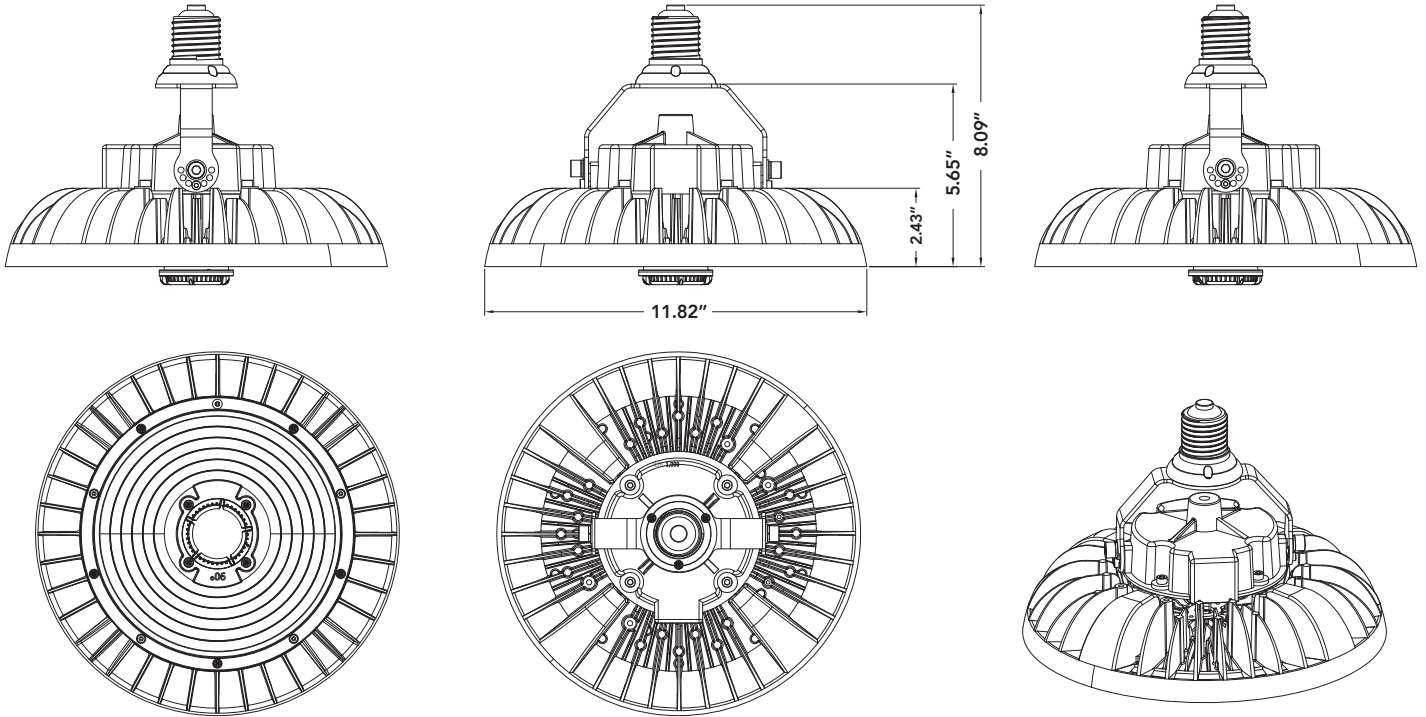

PRODUCT BUILDER

ex: ZL-UFO-100-CCT-1-DA-SR-EM40

TYPE	WATTAGE	COLOR TEMP	INPUT VOLTAGE	CONTROLS	OPTIONS
ZL-UFO-E39		CCT			
	100W=100/80/60W selectable 150W=150/120/100W selectable 240W=240/200/150W selectable	CCT=3000K, 4000K, 5000K	1=120/277V standard 2=120/347V 3=277/480V	Blank=None; standard SR=Sensor Ready Port	Blank=None SPT=Surge Protector 10KV

RETROFIT UFO SOCKET BASED E39 HIGH BAY

DIMENSIONS

SENSOR READY

Contact Factory for Sensor Control Options