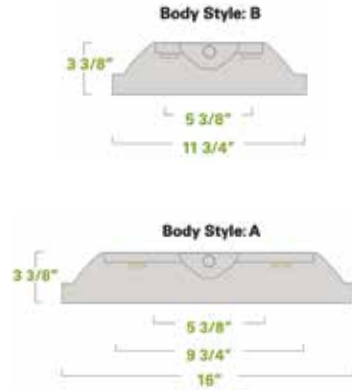

MADE IN AMERICA

BUILD YOUR OWN LED TROFFER WRAP AROUND

APPLICATIONS

- Commercial
- Residential
- Institutions

PRODUCT FEATURES

WATTAGES	<p>Magnilumen Plus: 2ft- 20W, 30W 4ft- 40W, 50W, 60W 8ft- 80W, 100W, 120W</p> <p>Magnilumen Plus High Output: 2ft- 30W 4ft- 60W 8ft- 100W, 120W</p>
COLOR TEMPS	<p>Magnilumen Plus: 30K, 35K, 40K, 50K, 65K, Green, Blue, Orange, Yellow, Red, Amber, Black Light</p> <p>Magnilumen Plus High Output: 40K, 50K Special Order: 30K, 35K</p>
INPUT VOLTAGE	120/277VAC
CRI	83
DIMMING	0-10V
AMBIENT TEMP	-4°F - 123°F
OPERATING FREQUENCY	50/60Hz
SIZE	2ft, 4ft, 8ft
LISTED	ETL
LED LIFESPAN	<p>Magnilumen Plus: 100,000 hours Magnilumen Plus High Output: 50,000 hours</p>
WARRANTY	7 years Magnilumen Plus; 5 years High Output, Color; 3 years Black Light
MOUNTING	7/8" knockouts in top, sides and end plates. Unit is equipped with knockouts and holes for pendant or surface mounting. This fixture can be mounted individually or continuous run.
HOUSING	Die formed from heavy gauge steel and is finished in a baked white enamel.
NUMBER OF BARS	<p>Magnilumen Plus: 2ft- 1, 2, or 3 bars 4ft- 1, 2, or 3 bars 8ft- 2, 4, or 6 bars</p> <p>Magnilumen Plus High Output: 2ft- Max 2 bars 4ft- Max 2 bars 8ft- Max 2 or 4 bars</p>

MADE IN AMERICA

BUILD YOUR OWN LED TROFFER WRAP AROUND

PRODUCT BUILDER

PRODUCT	BODY TYPE	BODY SIZE	COLOR TEMP	# OF BARS	WATTAGE	EMERGENCY DRIVER (OPTIONAL)	SENSORS (OPTIONAL) Include Bi-Level
ZL-201-LED	A=11 3/4" B=16"	2ft 4ft 8ft	30K 35K 40K 50K Amber 585NM Red Green Blue Black Orange Yellow	2ft + 4ft 1 2 3 8ft 2 4 6	2ft Only 20W 30W 4ft Only 40W 50W 60W 8ft Only 80W 100W 120W	EM=Emergency Driver (w/battery backup)	EMS= External Motion Sensing IMS= Internal Motion Sensing AO Driver Included with Motion Sensor