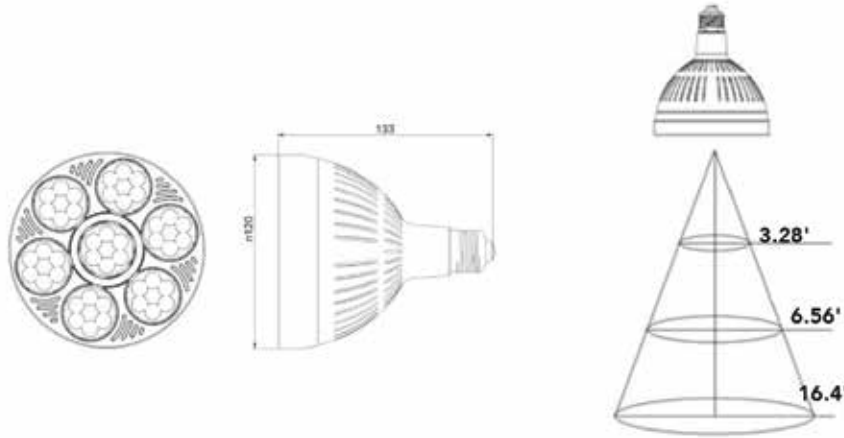

HIGH OUTPUT LED PAR LAMPS

55W LED PAR38