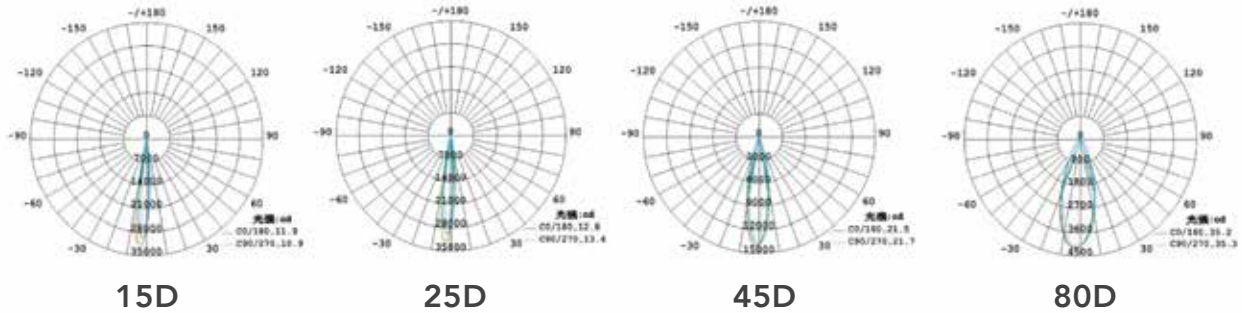

LIGHT DISTRIBUTION

Height / Angle	15°		25°		45°		80°	
	Foot Candles	Spot Size	Foot Candles	Spot Size	Foot Candles	Spot Size	Foot Candles	Spot Size
3.28' (1 Meter)	3732	0.66'	3064	0.72'	1330	1.25'	393	2.07'
6.56' (2 Meter)	933	1.35'	765	1.48'	322	2.49'	98	4.13'
9.84' (3 Meter)	414	2.00'	340	2.20'	147	3.71'	43	6.20'
13.12' (4 Meter)	233	2.69'	57	2.85'	49	5.22'	19	8.96'
16.4' (5 Meter)	149	3.35'	122	3.67'	53	6.20'	15	10.33'