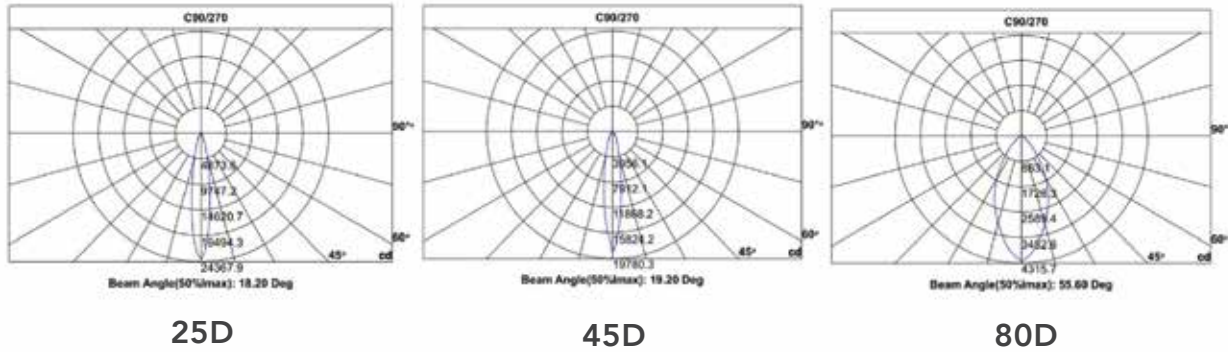

LIGHT DISTRIBUTION

Height / Angle	15°		25°		45°		80°	
	Foot Candles	Spot Size	Foot Candles	Spot Size	Foot Candles	Spot Size	Foot Candles	Spot Size
3.28' (1 Meter)	3623	0.84'	2263	1.05'	1837	1.12'	400	3.44'
6.56' (2 Meter)	905	1.68'	574	2.10'	459	3.6'	114	6.33'
9.84' (3 Meter)	402	5.53'	251	3.31'	204	5.5'	44	9.45'
13.12' (4 Meter)	144	3.37'	143	4.1'	89	7.2'	28	12.7'
16.4' (5 Meter)	100	4.21'	96	5.12'	59	9.1'	19	15.92'